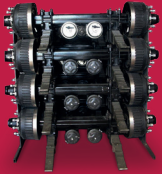

FUEL TANK TYPE GROUP

10 000 lt • 20 000 lt
36 000 lt • 50 000 lt
CAPACITY

BITUMEN TANKER GROUP

28.000 LT CAPACITY • 30.000 LT CAPACITY
36.000 LT CAPACITY • 40.000 LT CAPACITY

LPG TANK TYPE GROUP

10 m³ CAPACITY • 20 m³ CAPACITY
30 m³ CAPACITY • 40 m³ CAPACITY